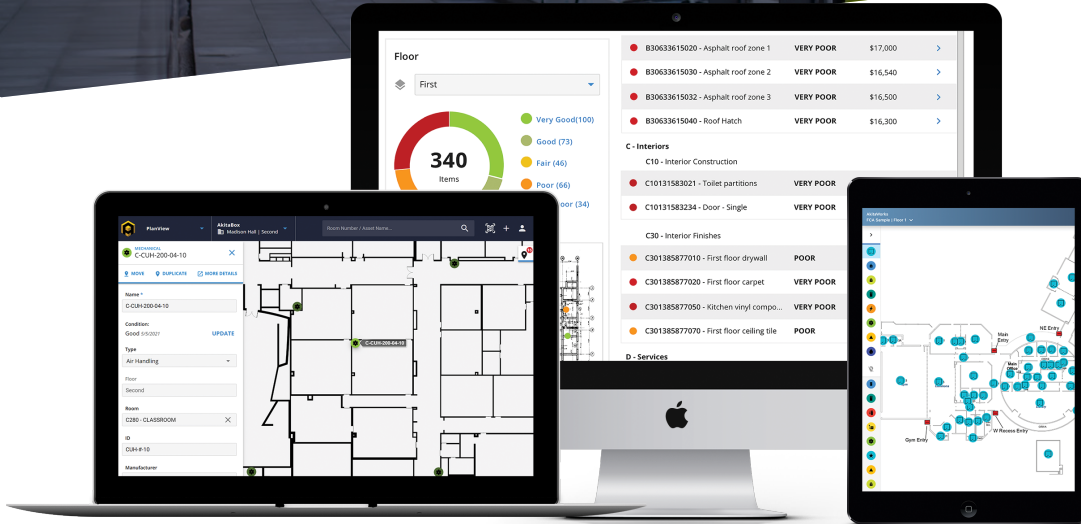

# AKITABOX FCA SOFTWARE

The future of facility condition assessment software is here.

## FEATURES

- Reporting & Analytics
- Capture Mobile App
- Cost Management
- Capital Management
- + Cost Data
- + Lifecycle Data

**Customizable  
to Your Facility**

## BENEFITS

powered by AWS

RSMeans data  
from GORDIAN

AUTODESK  
REVIT

Standardize the FCA process for more consistent, comparable results year over year

Incorporate updated condition data into your facility management processes

Conduct FCAs more quickly and efficiently thanks to easy in-the-field data capture and automated reporting

No more bulky, hard-to-navigate paper FCAs - easily access all your data digitally