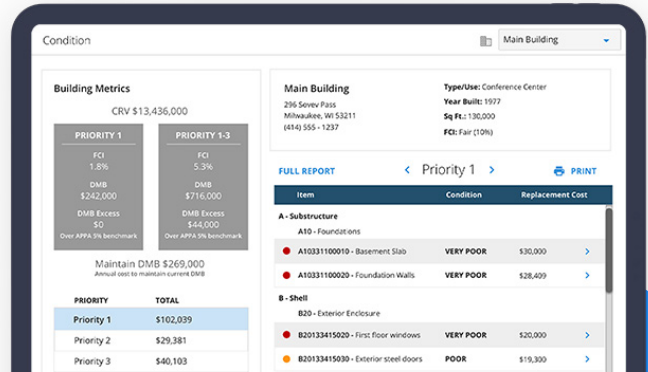

Eliminate reliance on time consuming paper processes with tablet-enabled assessments

Convert data into a meaningful dashboard for your customers

powered by AWS

RSMeans data from GORDIAN

AUTODESK REVIT