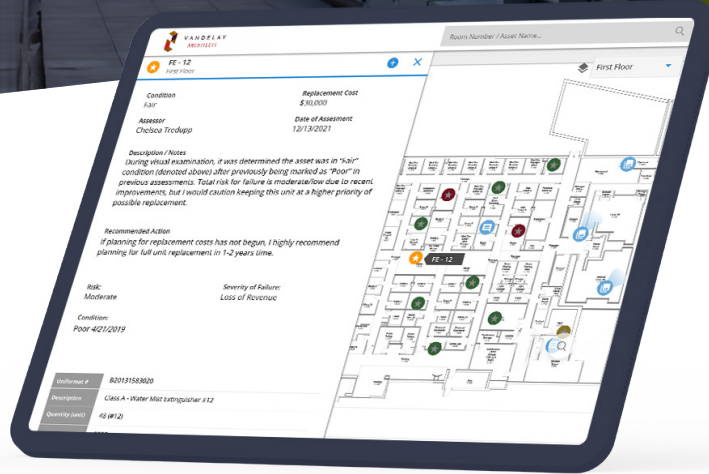

AKITABOX FCA SOFTWARE

The future of facility condition assessments is here

BENEFITS

Improve win rates and revenue with our easy to use FCA software solution

Increase ongoing engagement with clients through FCA insights

Optimize data collection, increasing accuracy, efficiency, and consistency

Eliminate reliance on time consuming paper processes with tablet-enabled assessments

Convert data into a meaningful dashboard for your customers

powered by AWS

RSMeans data from GORDIAN

AUTODESK REVIT